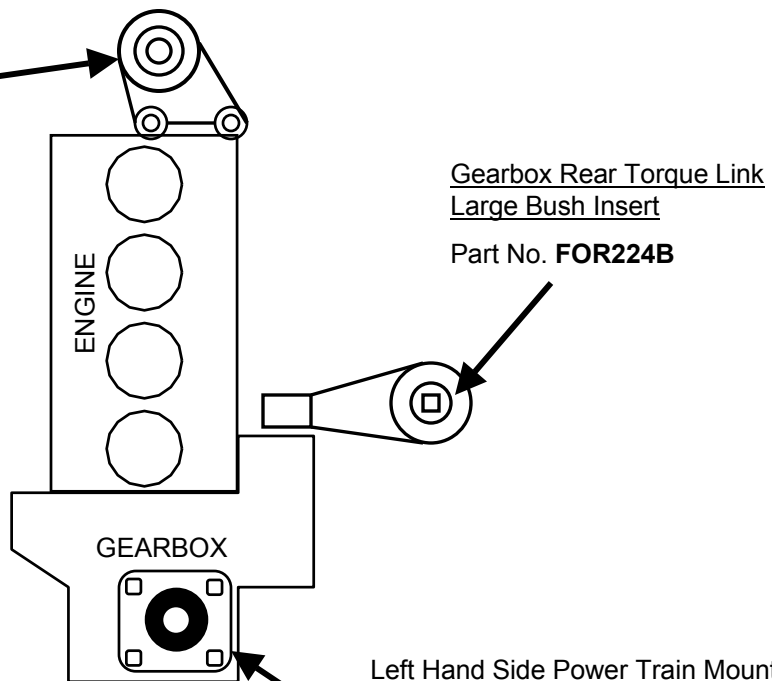

## Engine Mounts

### Right Hand Side Power Train Mount

ST170 (Duratec Engine)

Part No. **FOR227M** – Road

**FOR226MX** – Competition

RS (Zetec engine)

Part No. **FOR239M** – Road

**FOR240MX** - Competition

**FRONT**