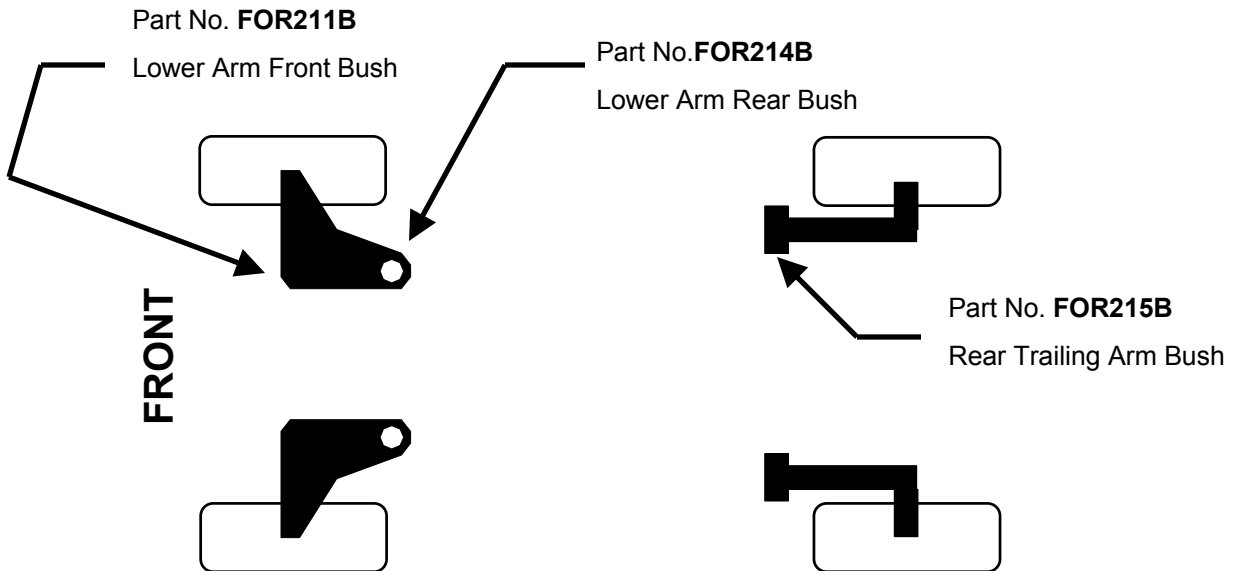

## Suspension Bushes

## Engine Mounts

### Right Hand Side Power Train Mount

ST170 (Duratec Engine)

Part No. **FOR227M** – Road

**FOR226MX** – Competition

RS (Zetec engine)

Part No. **FOR239M** – Road

**FOR240MX** - Competition

**FRONT**